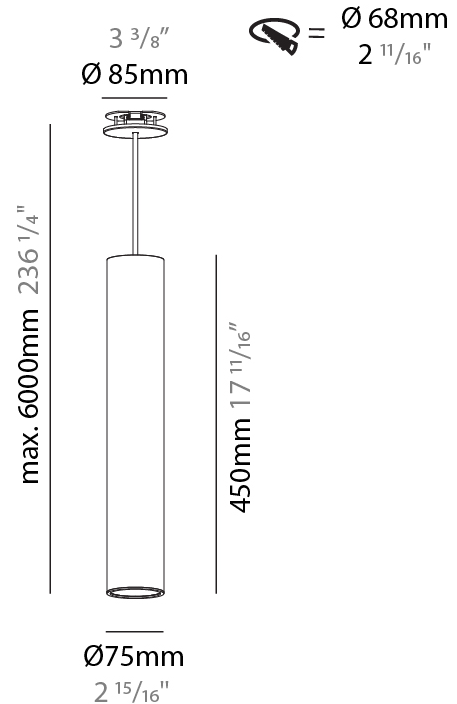

PHYSICAL

Shape: Cylinder
Diameter (mm): 75
Diameter (in): 2 ¹⁵/₁₆
Height (mm): 450
Height (in): 17 ¹¹/₁₆
Max. Overall Height (mm): 2450
Max. Overall Height (in): 96 ⁷/₁₆
Light Distribution: Downlight
Diffuser: Shine Ring 0-6
Fixture Finish: SSR / BKV / CWI / CRY / HAB / UFT / ITA / RUA / FTG / MYG / LOD / PUS / FRO / FUP / KIA / POP / BLS / SPG / MEY / GOH / GUM / CHC / COM / ABZ / JAG / OBR / MOS / ROR
Fixture Material: Aluminum
Cable Details: 2000mm / 6000mm Cable in White / Black / Orange / Red
Cut-out Measurements: 68mm / 2 11/16"

ELECTRICAL

Lamp Type: LED (Zhaga Standard)
Input Wattage (W): 20
Total Output Wattage (W): 18.2
Dimming: Non-Dimming / Phase Dimming (120vac Only)
Driver Included: Yes
Driver Location: Integrated
Driver Type: Constant Current - Universal
Driver Class: Class 2
Input Voltage (V): 120 - 277
Constant Current (MA): 500
Upon Request: (Not included - see components) Remote: 0-10Vdc dimming

LED

Number of LEDs: 1
Color Temperature (°K): 2700 / 3000 / 4000
Max. Delivered Lumen (lm): 1512 / 1568 / 1680
Nominal Lumen (lm): 1782 / 1848 / 1981
CRI: >90 CRI
Lamp Life (hrs): 50000
Upon Request: ***3500K available in minimum quantities (larger quantities upon request)

OPTICAL

Reflector°: 18 / 36 / 52

RATINGS AND CERTIFICATIONS

Certified By: Certified for North American Standards
IP rating: IP20